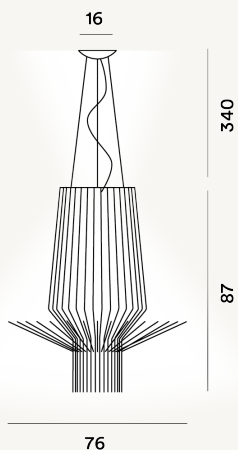

ALLEGRETTO ASSAI SUSPENSION PTL

DIMENSIONE

87 x 76 x 76

COLORE

Gold

CERTIFICAZIONI

PESO

Net kg 11.3

MATERIALE

Lacquered aluminium and chromed metal

CAVO

Transparent

SORGENTE LUMINOSA

Bulb not included E27 PAR 2x100W Max ON-OFF